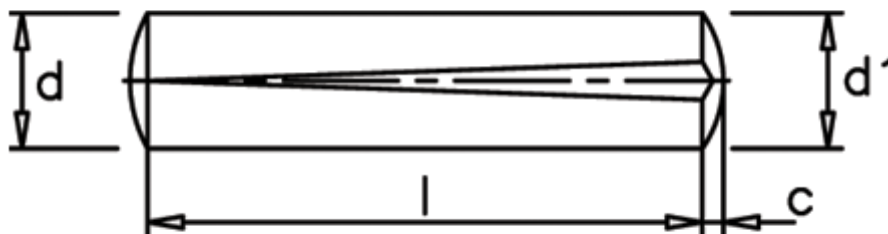

Data Sheet

Article number: 08015137

Description: KLEE Slotted pin S1 12x50
Steel

Measures

c	= -
d	= 12.0
d1	= 12.40
Length	= 50